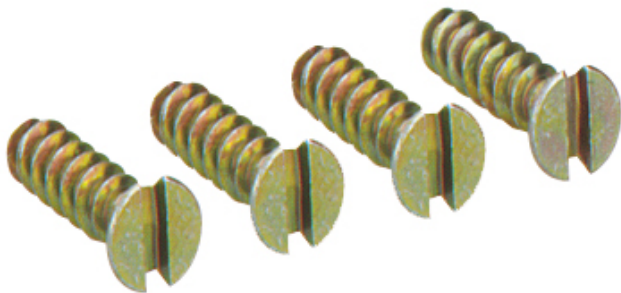

### ES-25

**Installation screw**

Productnumber: 97910701

Dimensions: 5,5 x 28 x 5,5 mm

Additional device screws for mounting built-in devices in cavity wall outlet sockets

**3.1 x 25 mm**

---

### Dimensions

Width:	5.5 mm
Length:	28 mm
Height:	5.5 mm