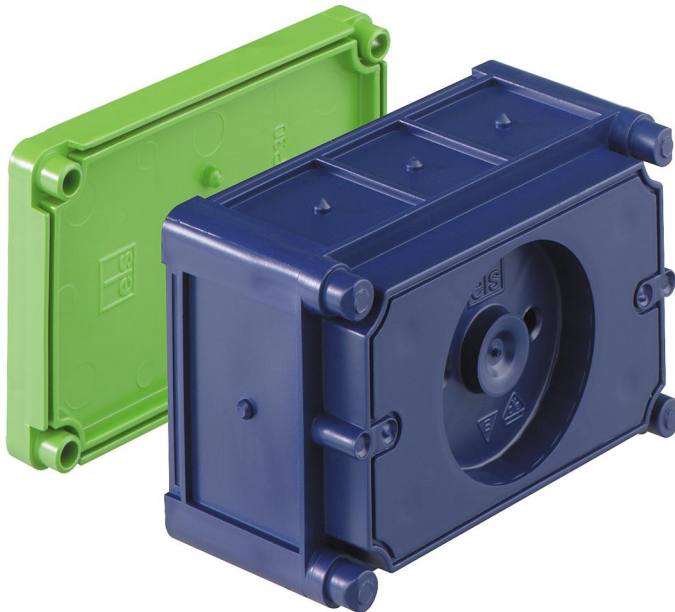

Mounting box

K0 EK

K0 EK

Mounting box

Productnumber: 97700101

Dimensions: 111 x 71 x 61 mm

Mounting box, suitable as a junction box, screw spacing 83.5 mm (3 9/32 inch) and 100 mm, complies with AFI standard, for installing "American Standard 432", equipment per NEMA Publ. NO.OS 1, combinable, protection class IP30, rated insulation voltage: 400V AC, Halogen free

for Spelsberg HM-UNI (97929901), magnet and nail installation, membrane for perforation, sealing range M16 - M25, support spar compatible

Technical Data

electrical characteristics

Rated insulation voltage AC:	400 V
Type of protection:	IP30
Suitable for:	Concrete construction
UL Type Rating:	not specified

Colours

Cover colour:	other
---------------	-------

Dimensions

Width:	111 mm
Length:	71 mm
Height:	61 mm

Material characteristics

Halogen free:	yes
Flammability class according with UL94:	HB
Glow-wire flammability according to EN 60695-2-11:	650 °C
Industry quality:	no

Material

Base unit material:	Polypropylene
Cover material:	Polypropylene

Accessories

[84000401 - Abox 025/040 KLS-2,5³/4² - Terminal block](#)

[97710001 - K0 VD - sealing plate](#)

[97925001 - HFL - IBT Accessories](#)