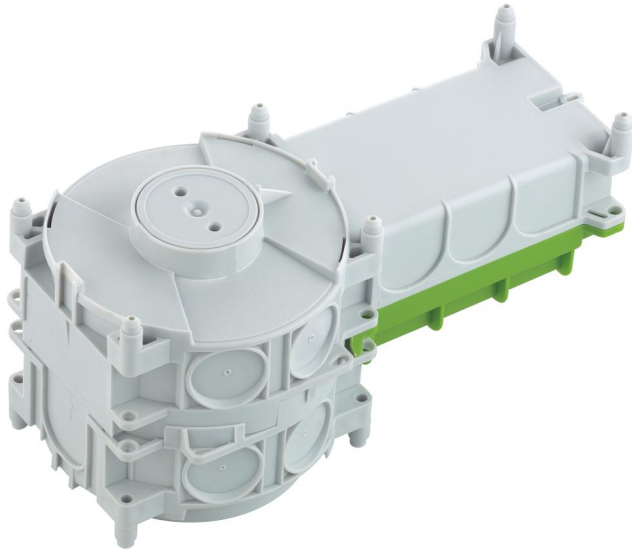

Installation housing

IBTronic H120TT-68-O

IBTronic H120TT-68-O

Installation housing

Productnumber: 97630501

Dimensions: 306 x 150 x 151 mm

Installation housing, for site cast or prefabricated concrete structures, for the installation of LV/HV/LED-luminaires and loudspeakers, suitable for adhesive fixing and opposing shuttering, for installation in ceilings from 180 mm, wall installation with IBT support spars, for the installation of VDE-approved lights per DIN EN 60598 (VDE 0711), as well as with F identification or MM identification, with additional connection space (e.g. for installing an electronic safety transformer up to max. 150 VA), protection class IP30, rated insulation voltage: 400V AC, Halogen free

Outlet aperture: Ø 68 mm. For the installation of VDE-tested luminaires in accordance with DIN EN 60598 (VDE 0711), and with F-identification or MM-identification, maximum installation depth LV luminaires: 120 mm, HV lights: 125 mm, lamp output halogen max. 50 W, lamp output, LED max. 20 W

Technical Data

electrical characteristics

Rated insulation voltage AC:	400 V
Type of protection:	IP30
Suitable for:	Concrete construction

Colours

Cover colour:	other
---------------	-------

Dimensions

Width:	306 mm
Length:	150 mm
Height:	151 mm
Inner height:	125 mm

Material

Base unit material:	Polypropylene
Cover material:	Polypropylene

Accessories

[97921801 - NAH IBTronic H 120 - Nailing tool](#)

[97953201 - K0 K15 BL - Blank strip](#)

[97957001 - STH 70 - Support spar](#)