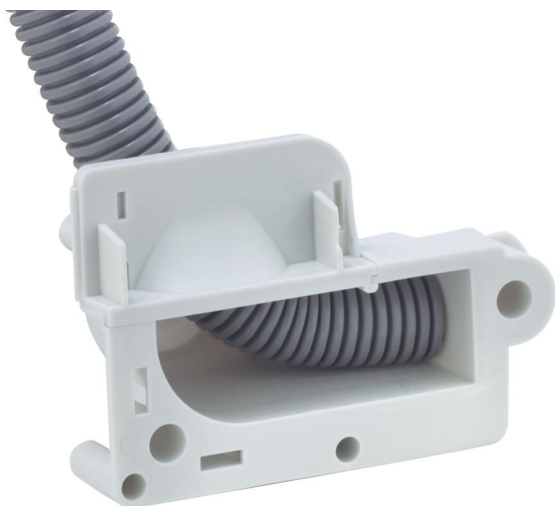

Universal outlet

UVA 90

UVA 90

Universal outlet

Productnumber: 97071601

Dimensions: 126 x 86 x 57 mm

Universal outlet, for simple conduit transfers in walls and ceilings or for routing conduits beneath plasterwork. Entries for conduits up to M25. suitable for adhesive fixing and opposing shuttering (when using support spar technology, please take strict note that: (support spar length = wall thickness minus 2 cm), rated insulation voltage: 400V AC, Halogen free

adhesive fixing or nail installation, sealing range M20 - M25, support spar compatible