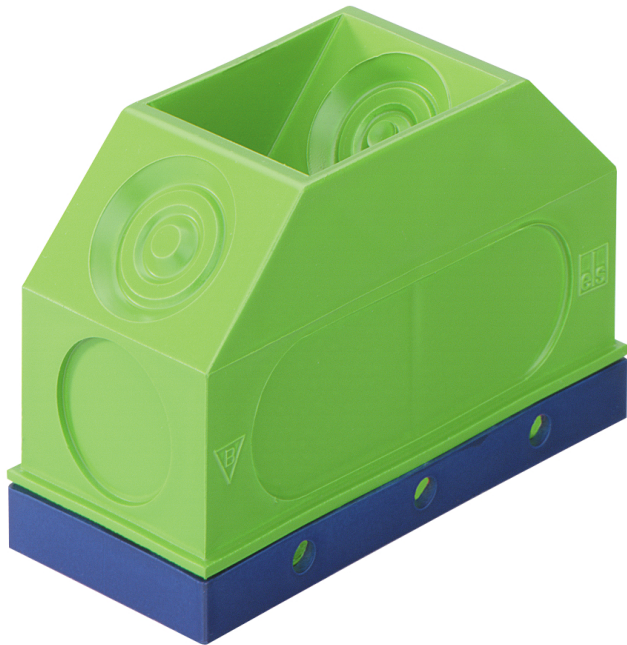

Dome box

KUK

KUK

Dome box

Productnumber: 97055001

Dimensions: 90 x 40 x 55 mm

Dome box, as a ceiling outlet and wall-ceiling connection in cast-in-place concrete or large panel construction, protection class IP00, rated insulation voltage: 400V AC, Halogen free, Number of 45° insertions: 8

adhesive fixing or nail installation, membrane for perforation, sealing range M16 - M25

Technical Data

electrical characteristics

Rated insulation voltage AC:	400 V
Type of protection:	IP00
Suitable for:	Concrete construction
UL Type Rating:	not specified

Dimensions

Width:	90 mm
Length:	40 mm
Height:	55 mm

Material characteristics

Halogen free:	yes
Flammability class according with UL94:	HB
Glow-wire flammability according to EN 60695-2-11:	650 °C
Industry quality:	no

Material

Base unit material:	Polypropylene
Cover material:	Polypropylene

Accessories

[19599501 - LFR - Stepped drill](#)

[97022001 - RVB 20 - Conduit coupling](#)

[97022501 - RVB 25 - Conduit coupling](#)

[97023201 - RVB 32 - Conduit coupling](#)