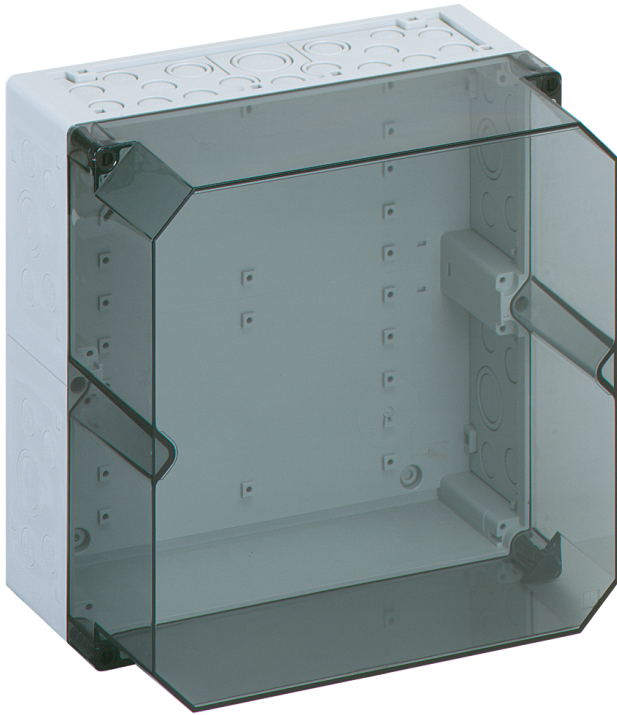

Empty enclosure

AKL 2-th

AKL 2-th

Empty enclosure

CUSTOMIZABLE

Productnumber: 74690201

Dimensions: 300 x 300 x 209 mm

Empty enclosure, protection class IP65, Polystyrene, Ui=690V AC, Ui=1000V DC, internal fixing points, for standard indoor installations

Box: Polystyrene, Lid: Polycarbonate, transparent, knockouts, M20/M25/M32/M40, (56 side)

Accessories supplied:

10 Double-membrane seal IP66 M20 sealing range 7 - 12 mm, 2 Double-membrane seals IP66 M25 sealing range 9 - 16 mm, 2 Double-membrane seal M32 sealing range 14 - 21 mm, 1 Double-membrane seal IP66 M40 sealing range 19 - 28 mm

Dimensions

Width:	300 mm
Length:	300 mm
Height:	209 mm

Material characteristics

UV-resistant:	no
Halogen free:	yes
Flammability class according with UL94:	HB
Glow-wire flammability according to EN 60695-2-11:	650 °C
Industry quality:	no

mechanical properties

Type of fastening:	Wall/ceiling mounting
Impact strength:	IK07
Sealable:	yes
Stackable:	yes
Type of top part:	Cover
Fastening:	internal fixing points

Ambient conditions

max. relative humidity 25°C:	95 %
max. relative humidity 40°C:	50 %
Min. ambient temperature:	-25 °C
Max. ambient temperature:	40 °C
24h ambient temperature:	35 °C
Installation location:	Indoors
Location:	Standard indoor installations