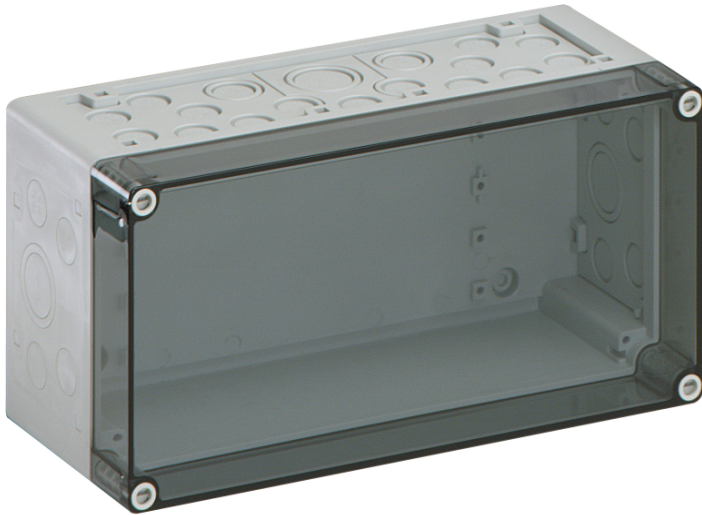

Empty enclosure

### AKL 1-t

Empty enclosure

CUSTOMIZABLE

Productnumber: 74400101

Dimensions: 300 x 150 x 132 mm

Empty enclosure, protection class IP65, Polystyrene, Ui=690V AC, Ui=1000V DC, internal fixing points, for standard indoor installations

**Box: Polystyrene, Lid: Polycarbonate, transparent, knockouts, M20/M25/M32/M40, (46 side)**

Accessories supplied:

**10 Double-membrane seal IP66 M20 sealing range 7 - 12 mm, 2 Double-membrane seals IP66 M25 sealing range 9 - 16 mm, 2 Double-membrane seal M32 sealing range 14 - 21 mm, 1 Double-membrane seal IP66 M40 sealing range 19 - 28 mm**

### Dimensions

Width:	300 mm
Length:	150 mm
Height:	132 mm