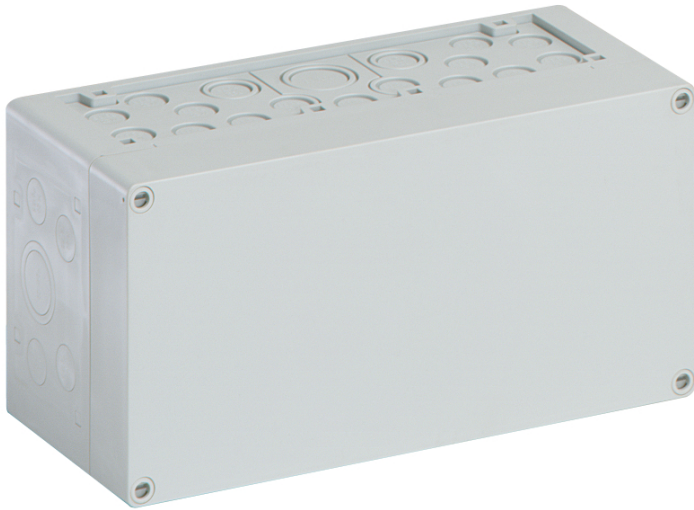

Empty enclosure

AKi 1-g

AKi 1-g

Empty enclosure

CUSTOMIZABLE

Productnumber: 74140101

Dimensions: 300 x 150 x 132 mm

Empty enclosure, protection class IP65, Polycarbonate, $U_i=690V$ AC, $U_i=1000V$ DC, internal fixing points, for installations in industrial environments and protected outdoor areas

Box: Polycarbonate, Lid: Polycarbonate, glass-fibre reinforced, grey, knockouts, M20/M25/M32/M40, (46 side)

Accessories supplied:

10 Double-membrane seal IP66 M20 sealing range 7 - 12 mm, 2 Double-membrane seals IP66 M25 sealing range 9 - 16 mm, 2 Double-membrane seal M32 sealing range 14 - 21 mm, 1 Double-membrane seal IP66 M40 sealing range 19 - 28 mm

Dimensions

Width:	300 mm
Length:	150 mm
Height:	132 mm

Material characteristics

UV-resistant:	yes
Halogen free:	yes
Flammability class according with UL94:	V2
Glow-wire flammability according to EN 60695-2-11:	960 °C
Industry quality:	yes

mechanical properties

Type of fastening:	Wall/ceiling mounting
Impact strength:	IK08
Sealable:	yes
Cover screw torque:	1.2 Nm
Stackable:	yes
Type of top part:	Cover
Fastening:	internal fixing points

Ambient conditions