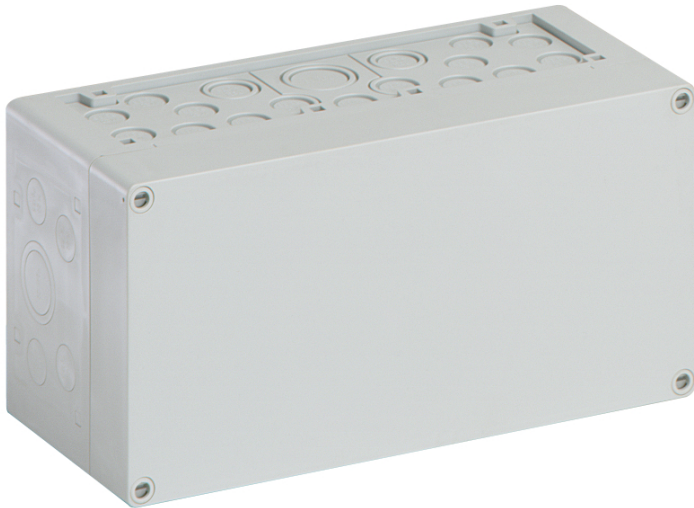

Empty enclosure

AKL 1-g

AKL 1-g

Empty enclosure

CUSTOMIZABLE

Productnumber: 74040101

Dimensions: 300 x 150 x 132 mm

Empty enclosure, protection class IP65, Polystyrene, Ui=690V AC, Ui=1000V DC, internal fixing points, for standard indoor installations

Box: Polystyrene, Lid: Polystyrene, grey, knockouts, M20/M25/M32/M40, (46 side)

Accessories supplied:

10 Double-membrane seal IP66 M20 sealing range 7 - 12 mm, 2 Double-membrane seals IP66 M25 sealing range 9 - 16 mm, 2 Double-membrane seal M32 sealing range 14 - 21 mm, 1 Double-membrane seal IP66 M40 sealing range 19 - 28 mm

Colours

Cover colour:	grey
---------------	------

Dimensions

Width:	300 mm
Length:	150 mm
Height:	132 mm

Material characteristics

UV-resistant:	no
Halogen free:	yes
Flammability class according with UL94:	HB
Glow-wire flammability according to EN 60695-2-11:	650 °C
Industry quality:	no

Material

Base unit material:	Polystyrene
Cover material:	Polystyrene
Sealing material:	Polyurethane
Cover screw material:	Polyamide, glass-fibre reinforced

Accessories

[19000501 - ASS-gro - External hinge set](#)