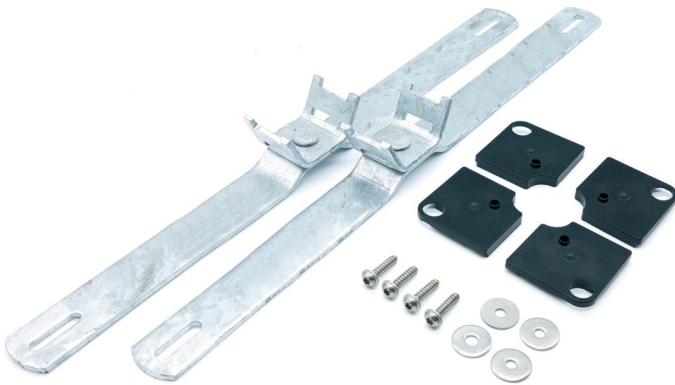

Mast clamp set

### **GEOS MSS-50**

#### **Mast clamp set**

Productnumber: 72005201

Dimensions: 35 x 500 x 40,5 mm

Mast clamp set made of hot-dip galvanized steel,  
set = 2 pieces

**mounting on the 500mm enclosure side**

---

### Dimensions

Width:	35 mm
Length:	500 mm
Height:	40.5 mm