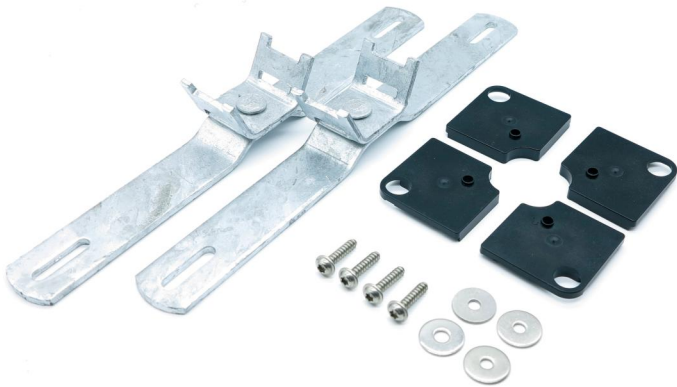

Mast clamp set

GEOS MSS-30

GEOS MSS-30

Mast clamp set

Productnumber: 72005001

Dimensions: 35 x 300 x 40,5 mm

Mast clamp set made of hot-dip galvanized steel,
set = 2 pieces

mounting on the 300mm enclosure side

Technical Data

Dimensions

Width:	35 mm
Length:	300 mm
Height:	40.5 mm

Material characteristics

Flammability class according with UL94:	V0
Glow-wire flammability according to EN 60695-2-11:	875 °C
Industry quality:	yes

Ambient conditions

Installation location:	unprotected outdoor areas
------------------------	---------------------------

Accessories

[72004001 - SRS 60-90 - Screw clamp set](#)

[72004101 - SRS 90-150 - Screw clamp set](#)