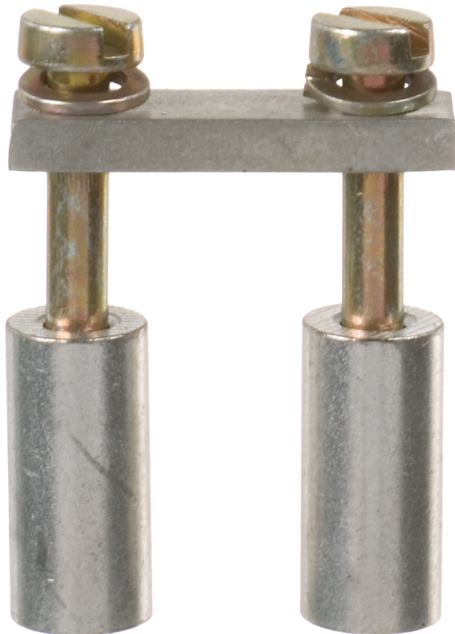

Cross connector

### **Q 702-35<sup>2</sup>**

**Cross connector**

Productnumber: 66670201

Cross connector for terminal block RK

**for RK 35<sup>2</sup>, 2-pole**

---