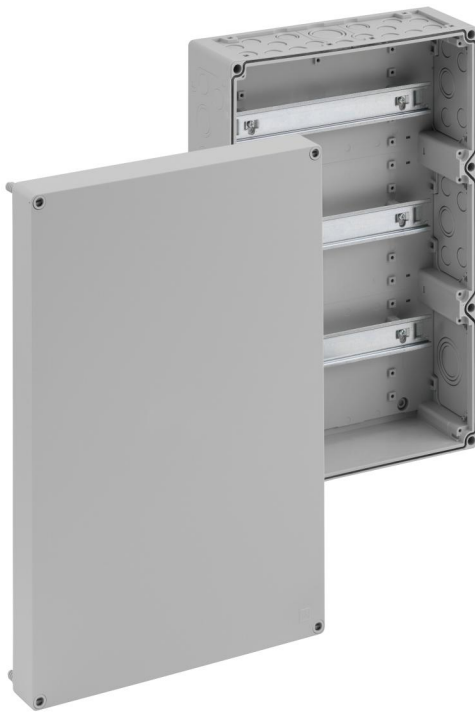

Terminal block enclosure

### RKA 4/102-L

Terminal block enclosure

CUSTOMIZABLE

Productnumber: 62990301

Dimensions: 300 x 450 x 132 mm

Terminal block enclosure, protection class IP65, nominal cross-section 4 mm<sup>2</sup>, U<sub>i</sub>=400V AC, Polystyrene, internal fixing points, for standard indoor installations

### Dimensions

Width:	300 mm
Length:	450 mm
Height:	132 mm