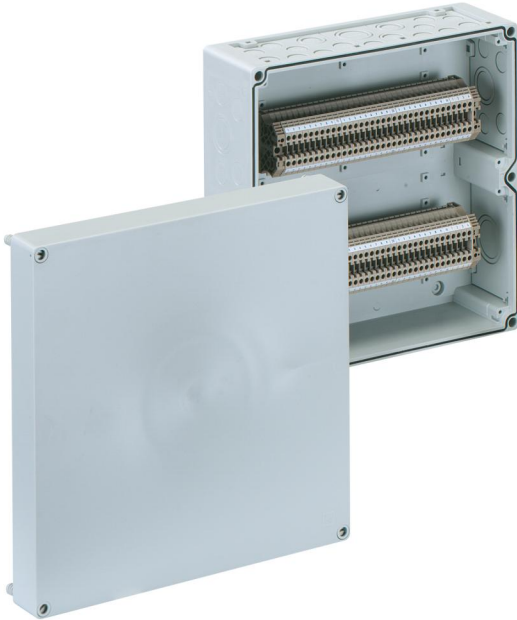

Terminal block enclosure

### RKA 4/68 SL-68x4<sup>2</sup>

Terminal block enclosure

CUSTOMIZABLE

Productnumber: 62006801

Dimensions: 300 x 300 x 132 mm

Terminal block enclosure, protection class IP65, nominal cross-section 4 mm<sup>2</sup>, Ui=400V AC, Polystyrene, internal fixing points, for standard indoor installations

### Dimensions

Width:	300 mm
Length:	300 mm
Height:	132 mm