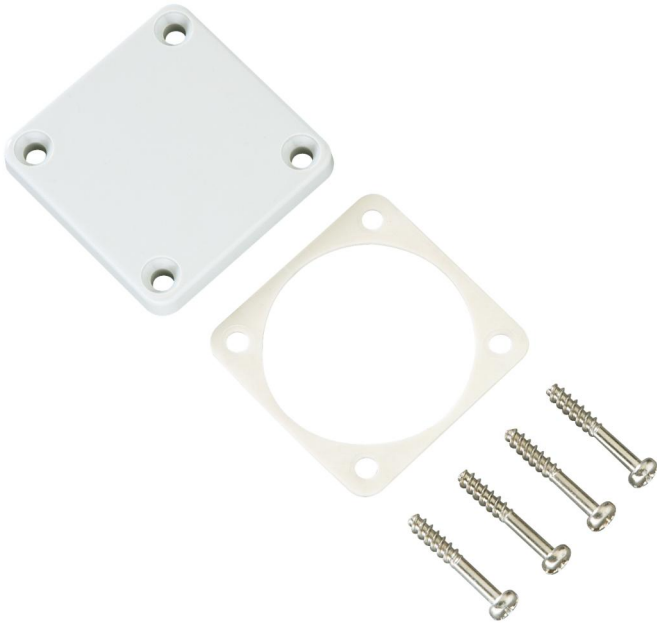

Blank cover

KD BD/CEE

KD BD/CEE

Blank cover

Productnumber: 51006001

Dimensions: 75 x 75 x 6 mm

Blank cleat for empty enclosures, for closing off unused socket openings

Technical Data

Colours

Accessory colour:	light grey
-------------------	------------

Dimensions

Width:	75 mm
--------	-------

Length:	75 mm
---------	-------

Height:	6 mm
---------	------

Material characteristics

Industry quality:	no
-------------------	----

mechanical properties

Type of accessory:	Cover
--------------------	-------

Ambient conditions

Installation location:	Indoors
------------------------	---------
