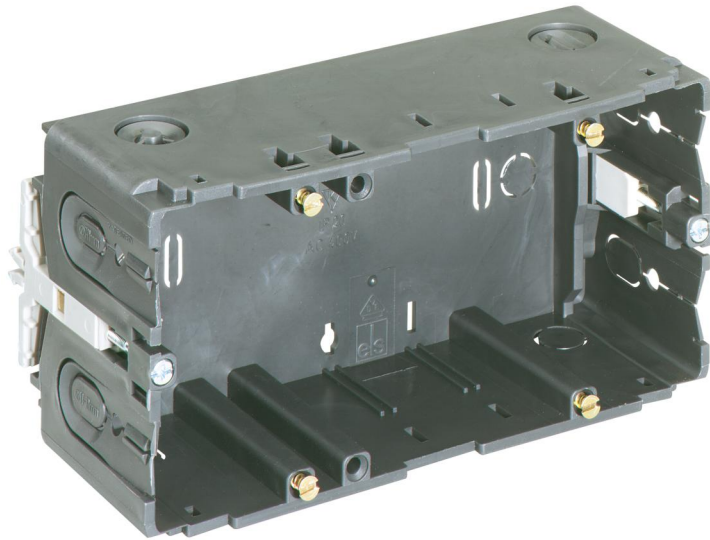

Channel installation box

## **KD 2 70/55 K1 sw**

#### **Channel installation box**

Productnumber: 39205501

Dimensions: 55 mm

Channel installation box, rated insulation voltage:  
400V AC, certified by VDE (DIN EN 50085-1 (VDE  
0604-1))

**2-way, for installation in Tehalit and  
Ackermannwall trunkings/device installation  
ducts**