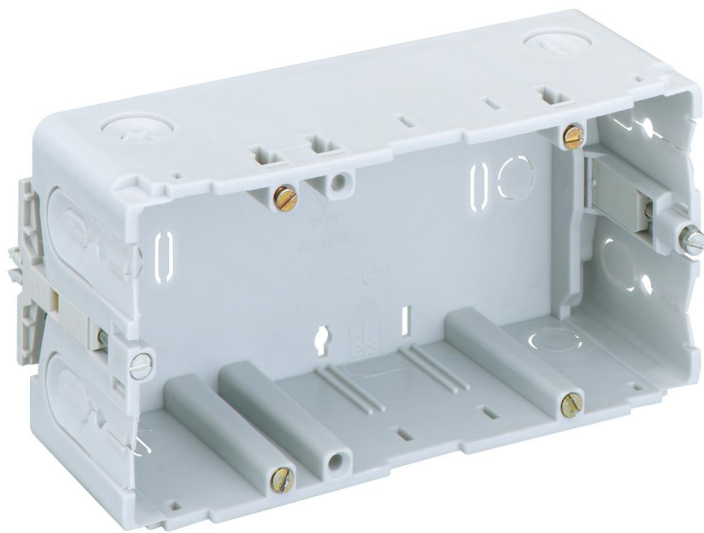

Channel installation box

KD 2 70/50 K3 ws

KD 2 70/50 K3 ws

Channel installation box

Productnumber: 38245001

Dimensions: 71 x 142 x 54 mm

Channel installation box, rated insulation voltage:
400V AC, certified by VDE (DIN EN 50085-1 (VDE
0604-1))

**2-way, for installation in Kleinhuis wall
trunking/device installation ducts**

Technical Data

electrical characteristics

| | |
|------------------------------|-------|
| Rated insulation voltage AC: | 400 V |
|------------------------------|-------|

Colours

| | |
|---------------|-------|
| Cover colour: | green |
|---------------|-------|

Dimensions

| | |
|--------|-------|
| Width: | 71 mm |
|--------|-------|

| | |
|---------|--------|
| Length: | 142 mm |
|---------|--------|