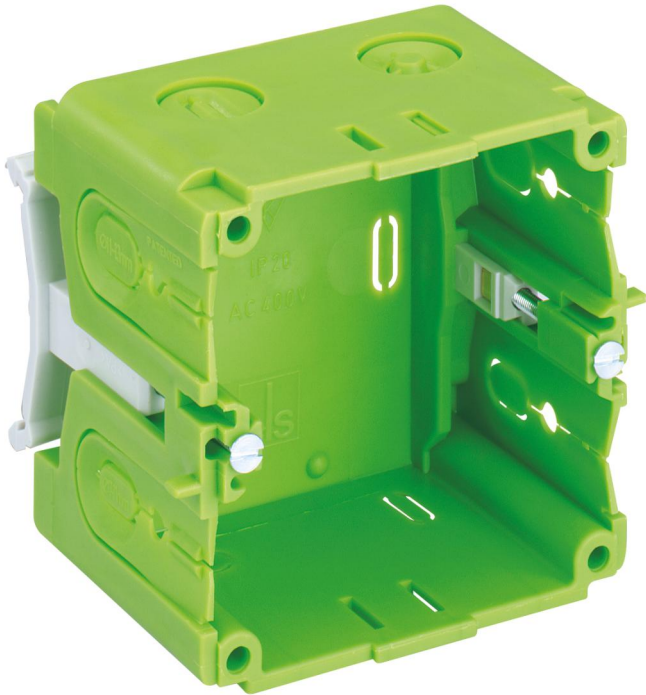

Channel installation box

KD 1 70/55 K3 gr

KD 1 70/55 K3 gr

Channel installation box

Productnumber: 37045501

Dimensions: 71 x 71 x 59 mm

Channel installation box, rated insulation voltage:
400V AC, certified by VDE (DIN EN 50085-1 (VDE
0604-1))

**for installation in Kleinhuis wall trunking/device
installation ducts**

Technical Data

electrical characteristics

Rated insulation voltage AC:	400 V
------------------------------	-------

Colours

Cover colour:	green
---------------	-------

Dimensions

Width:	71 mm
--------	-------

Length:	71 mm
---------	-------

Height:	59 mm
---------	-------

Material characteristics

Halogen free:	no
---------------	----

Industry quality:	no
-------------------	----

Base unit material:	Polypropylene
---------------------	---------------

Cover material:	Polypropylene
-----------------	---------------

Certificates

Test mark:	VDE (DIN EN 50085-1 (VDE 0604-1))
------------	-----------------------------------
