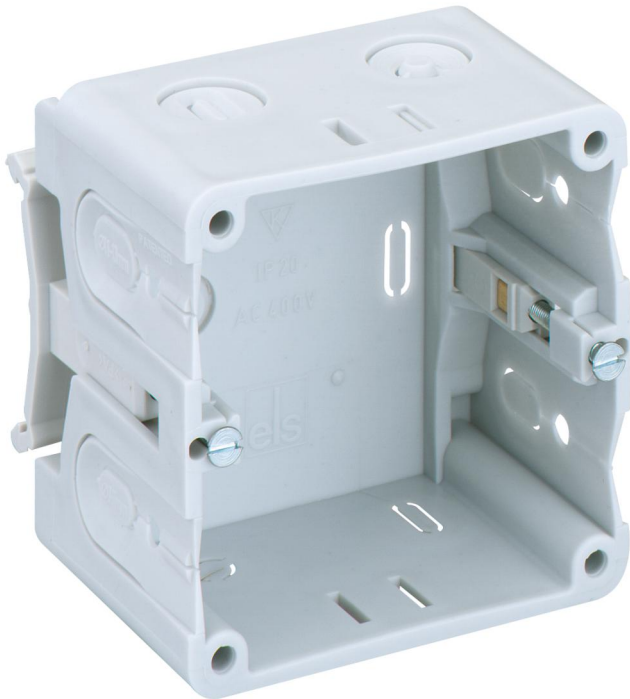

Channel installation box

KD 1 70/50 K3 ws

KD 1 70/50 K3 ws

Channel installation box

Productnumber: 37045001

Dimensions: 71 x 71 x 54 mm

Channel installation box, rated insulation voltage:
400V AC, certified by VDE (DIN EN 50085-1 (VDE
0604-1))

**for installation in Kleinhuis wall trunking/device
installation ducts**

Technical Data

electrical characteristics

Rated insulation voltage AC:	400 V
------------------------------	-------

Colours

Cover colour:	green
---------------	-------

Dimensions

Width:	71 mm
--------	-------

Length:	71 mm
---------	-------

Height:	54 mm
---------	-------

Material characteristics

Halogen free:	no
---------------	----

Industry quality:	no
-------------------	----