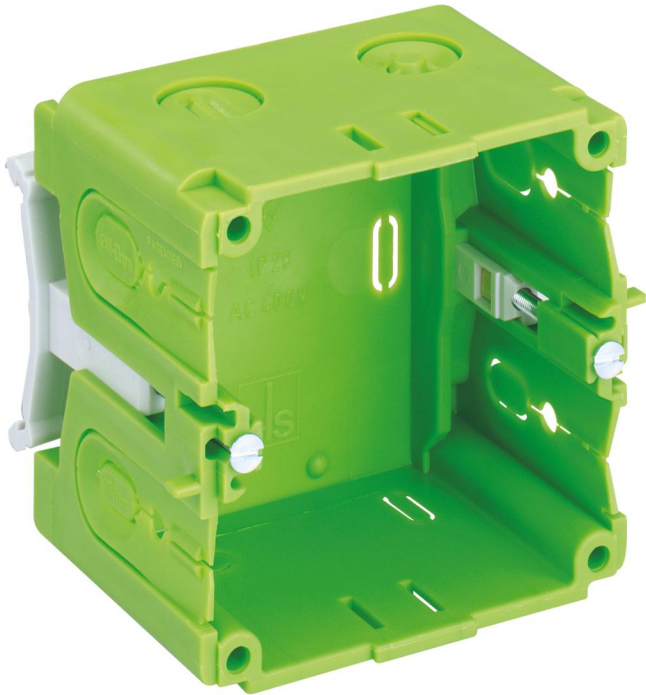

Channel installation box

## **KD 1 70/52 K2 gn**

### **KD 1 70/52 K2 gn**

#### **Channel installation box**

Productnumber: 37005201

Dimensions: 71 x 71 x 56 mm

Channel installation box, rated insulation voltage:  
400V AC, certified by VDE (DIN EN 50085-1 (VDE  
0604-1))

**for installation in Gewiss wall trunking/device  
installation ducts**