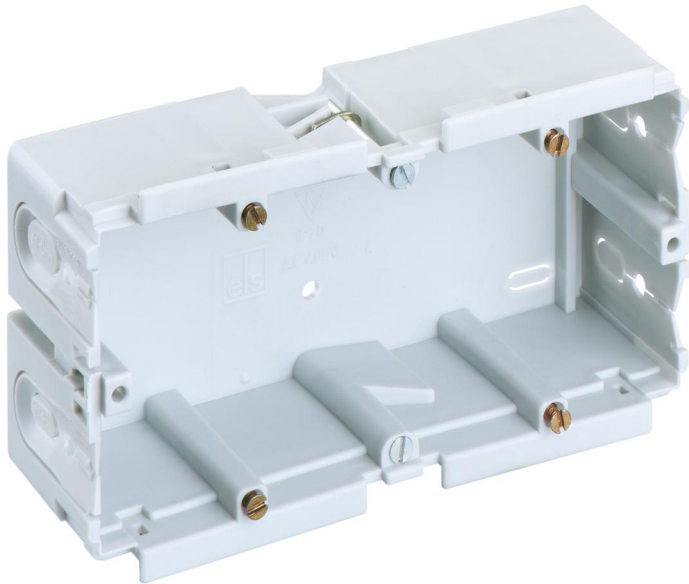

Channel installation box

### **KD 2 70/44 F1 gr**

**Channel installation box**

Productnumber: 36210401

Dimensions: 80 x 142 x 44 mm

Channel installation box, rated insulation voltage:  
400V AC, certified by VDE (DIN EN 50085-1 (VDE  
0604-1))

**2-way, for installation in Gewiss and Rehau wall  
trunking/device installation ducts**

---

### Dimensions

---

Width:	80 mm
--------	-------

---

Length:	142 mm
---------	--------

---

Height:	44 mm
---------	-------

---