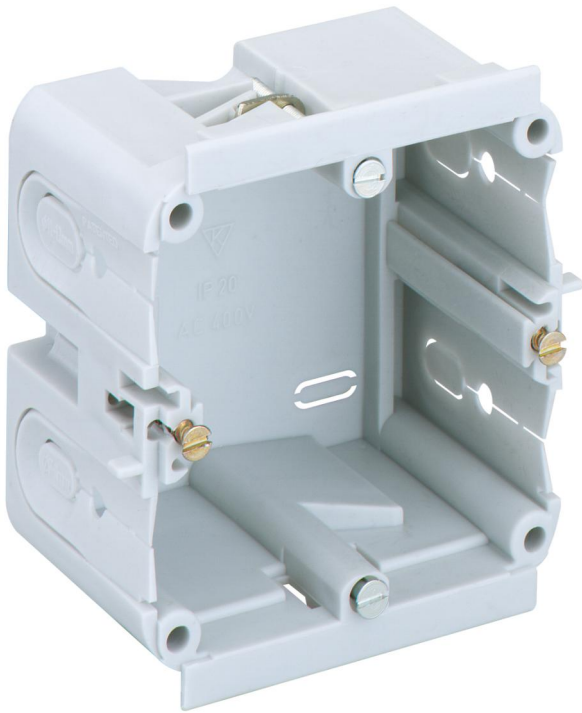

Channel installation box

KD 1 70/47 F1 gr

KD 1 70/47 F1 gr

Channel installation box

Productnumber: 36110701

Dimensions: 80 x 79 x 47 mm

Channel installation box, rated insulation voltage:
400V AC, certified by VDE (DIN EN 50085-1 (VDE
0604-1))

**for installation in Gewiss and Rehau wall
trunking/device installation ducts**

Technical Data

electrical characteristics

Rated insulation voltage AC:	400 V
------------------------------	-------

Colours

Cover colour:	grey
---------------	------

Dimensions

Width:	80 mm
--------	-------

Length:	79 mm
---------	-------

Height:	47 mm
---------	-------

Material characteristics

Halogen free:	no
---------------	----