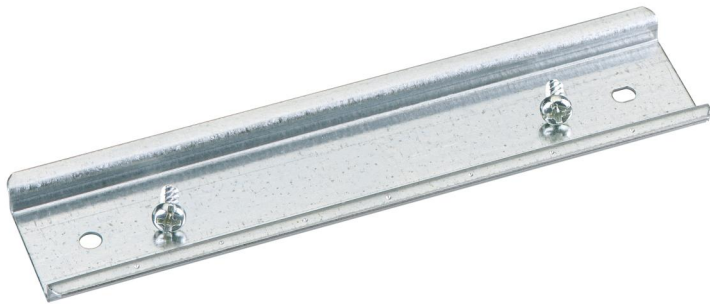

Standard rail

AL NS35-145

AL NS35-145

Standard rail

Productnumber: 16201101

Dimensions: 35 x 145 x 7,5 mm

Standard rail acc. to DIN EN 60715, 35 x 7.5mm

Enclosure type AL 1616

Technical Data

Dimensions

Width:	35 mm
Length:	145 mm
Height:	7.5 mm

Material characteristics

Industry quality:	no
-------------------	----