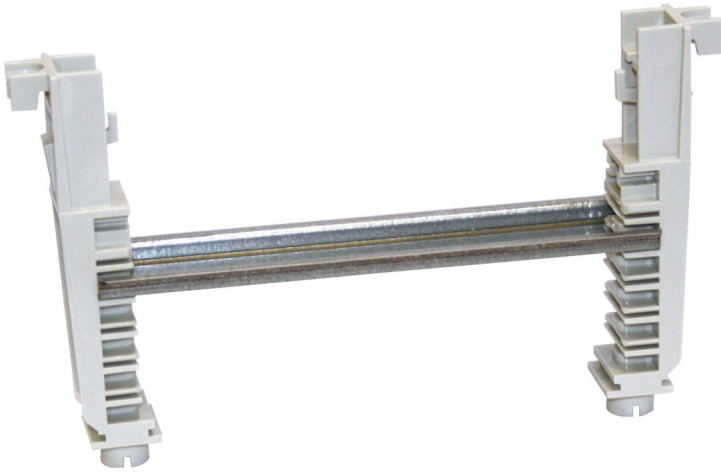

Universal mounting support

GNU 235

GNU 235

Universal mounting support

Productnumber: 07423501

Dimensions: 35 x 160 x 7,5 mm

Universal mounting support (GUM), with 35 mm standard rails (GNU), allows assembly at 5 different heights, for standard rails and mounting plates

with standard rail

Technical Data

Dimensions

Width:	35 mm
Length:	160 mm
Height:	7.5 mm

Material characteristics

Industry quality:	no
-------------------	----

mechanical properties

Type of accessory:	other
--------------------	-------