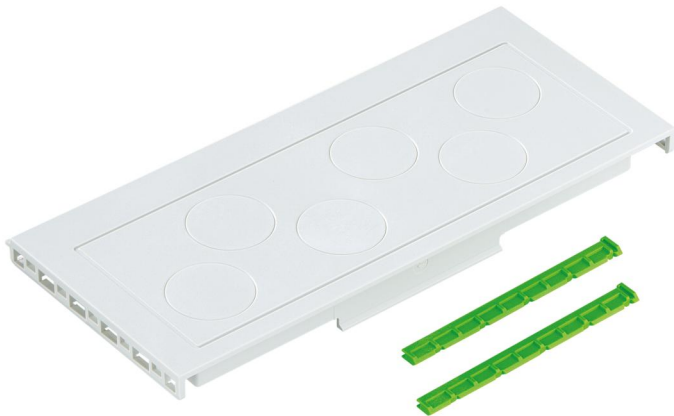

Flange

GFL 221-m

GFL 221-m

Flange

Productnumber: 07222101

Dimensions: 175 x 119 x 15 mm

Flange with metric knockouts, 2 x flange connectors (GFV)

Pre-stamped for cable insertion: 1x M50/M40, 4x M25/M20

IP65

Technical Data

electrical characteristics

Type of protection:	IP65
UL Type Rating:	3R

Colours

Accessory colour:	light grey
-------------------	------------

Dimensions

Width:	175 mm
Length:	119 mm
Height:	15 mm

Material characteristics

UV-resistant:	yes
Industry quality:	yes

Ambient conditions

Installation location:	protected outdoor areas
------------------------	-------------------------

Material

Accessory material:	Polycarbonate, glass-fibre reinforced
---------------------	---------------------------------------