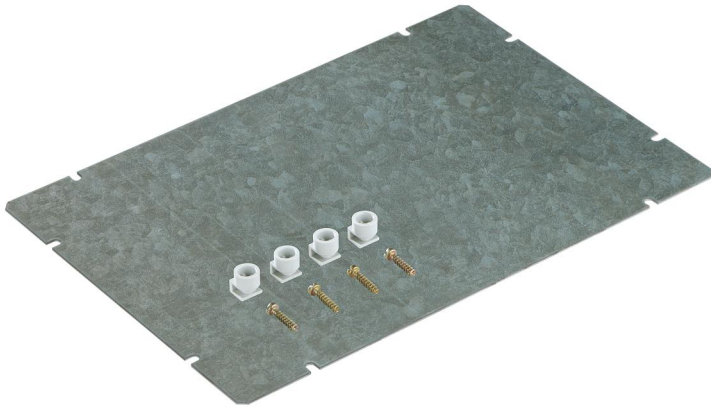

Mounting plate  
**GMS 2**

**GMS 2**

**Mounting plate**

Productnumber: 07100201

Dimensions: 260 x 260 x 2 mm

Assembly plate, galvanized steel plate, 2 mm thick,  
with mounting kit

---

### Dimensions

Width:	260 mm
Length:	260 mm
Height:	2 mm